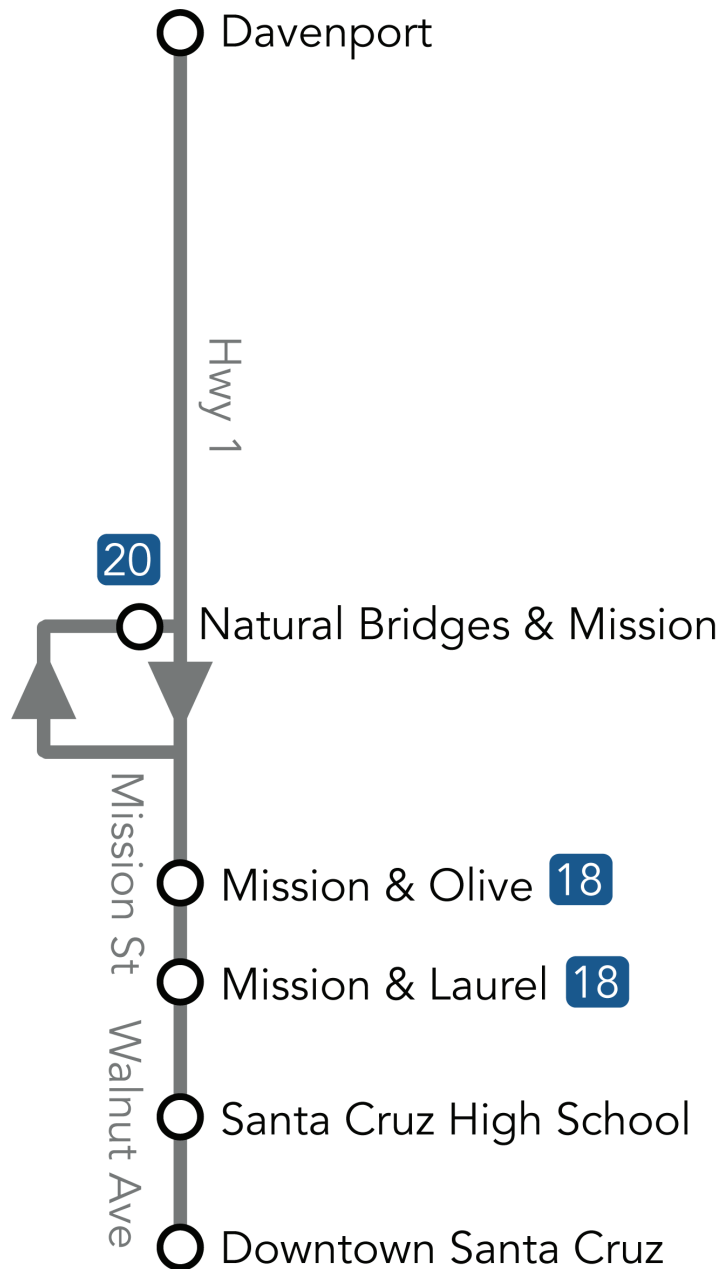

Printed 5.22.26

ROUTE/RUTA 40

OUTBOUND/SALIDA

40 Highway 1 to Davenport			
Departs	Departs	Departs	Arrives
RiverFront Area 1	Santa Cruz High School	Natural Bridges & Mission Ext	Pacific School (Davenport)
MONDAY - FRIDAY			
6:55AM	6:58	7:06	7:19
7:30	7:33	7:42	7:58
7:50	7:53	8:02	8:18
2:05PM	2:08	2:17	2:33
3:40	3:43	3:52	4:08
5:20	5:23	5:32	5:48
8:30	8:33	8:41	8:54
SATURDAY - SUNDAY			
7:15AM	7:19	7:25	7:40
11:15	11:19	11:28	11:44
3:15PM	3:20	3:29	3:44
5:15	5:20	5:29	5:44

INBOUND/ENTRANTE

40 Highway 1 to Santa Cruz			
Departs	Departs	Departs	Arrives
Pacific School (Davenport)	Mission & Swift	Santa Cruz High School	RiverFront Area 3
MONDAY - FRIDAY			
7:19AM	7:31	7:35	7:41
7:58	8:10	8:17	8:23
8:18	8:30	8:37	8:43
2:33PM	2:45	2:52	3:01
4:08	4:20	4:27	4:36
5:48	6:00	6:07	6:16
8:54	9:06	9:13	9:22
SATURDAY - SUNDAY			
7:40AM	7:52	7:56	8:02
11:44	11:58	12:04PM	12:11
3:44	3:59	4:06	4:14
5:44	5:59	6:06	6:14