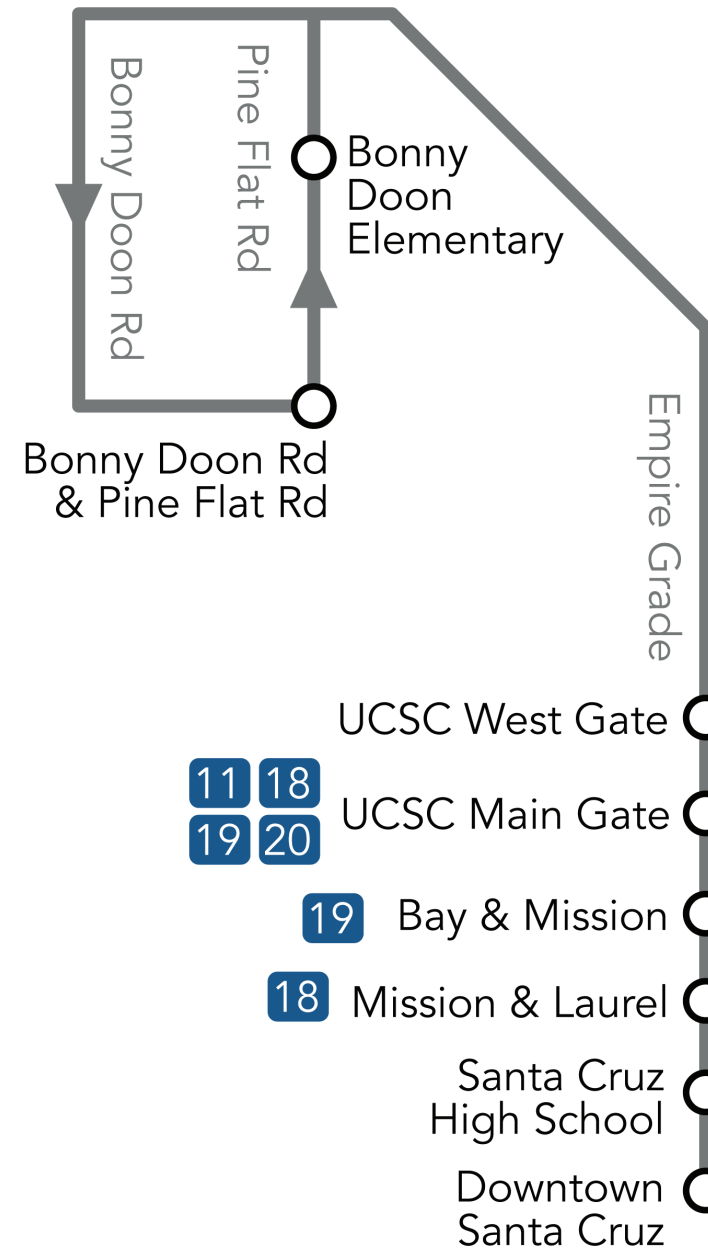

ROUTE/RUTA 41

OUTBOUND/SALIDA

41 Empire Grade to Bonny Doon				
Departs	Departs	Departs	Departs	Arrives
RiverFront Area 1	Santa Cruz High School	High & Bay	Pine Flat & Empire Grade	Bonny Doon Rd & Pine Flat Rd
MONDAY - FRIDAY				
5:50AM	5:54	6:00	6:22	6:30
6:50	6:54	7:00	7:22	7:30
2:10PM	2:15	2:23	2:45	2:57
3:45	3:50	3:58	4:20	4:32
5:15	5:20	5:28	5:48	5:59
8:35	8:40	8:47	9:10	9:24
SATURDAY - SUNDAY				
7:20AM	7:23	7:28	7:47	7:57
11:20	11:24	11:30	11:49	11:59
3:20PM	3:24	3:30	3:49	3:59
5:20	5:24	5:30	5:49	5:59

INBOUND/ENTRANTE

41 Empire Grade to Santa Cruz			
Departs	Departs	Departs	Arrives
Bonny Doon Rd & Pine Flat Rd	Bay Dr & High	Santa Cruz High School	RiverFront Area 3
MONDAY - FRIDAY			
6:30AM	6:56	7:01	7:07
7:30	7:58	8:04	8:10
2:57PM	3:25	3:31	3:37
4:32	5:00	5:06	5:12
5:59	6:27	6:33	6:39
9:24	9:52	9:58	10:04
SATURDAY - SUNDAY			
7:57AM	8:24	8:29	8:35
11:59	12:28PM	12:34	12:41
3:59	4:28	4:34	4:41
5:59	6:28	6:34	6:41