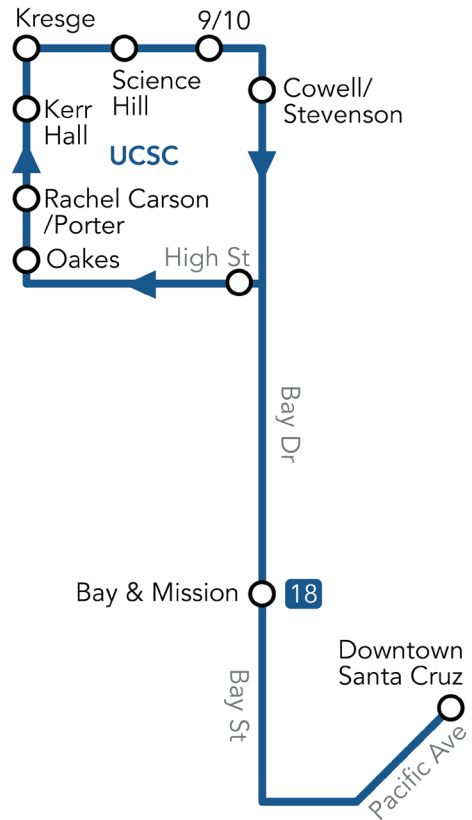

**ROUTE
RUTA**

UC Santa Cruz

West Gate via Bay

Printed 5.22.26

19 UCSC via West Gate - Bay

| Departs | Departs | Departs | Departs | Arrives |
|-------------------|---------------|---------------------|---------------|-------------------|
| RiverFront Area 1 | Bay & Mission | Science Hill (UCSC) | Bay & Mission | RiverFront Area 3 |

19 UCSC via West Gate - Bay

| Departs | Departs | Departs | Departs | Arrives |
|-------------------|---------------|---------------------|---------------|-------------------|
| RiverFront Area 1 | Bay & Mission | Science Hill (UCSC) | Bay & Mission | RiverFront Area 3 |