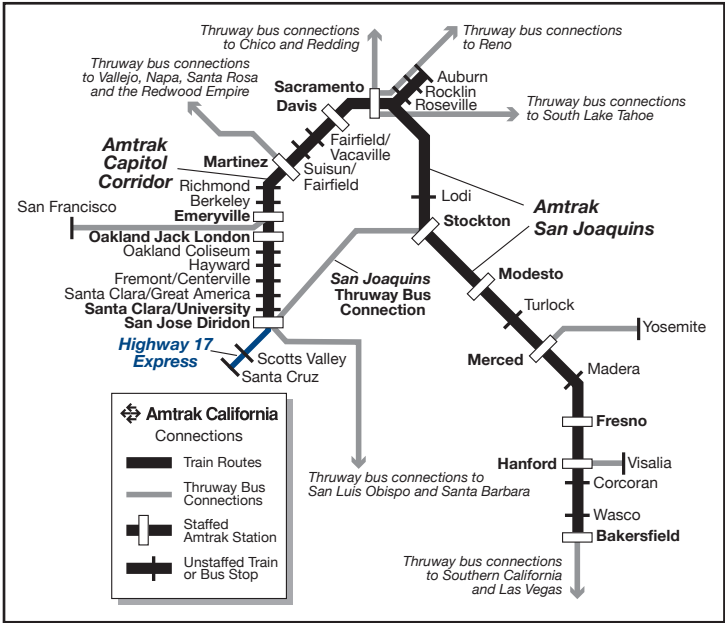

**San Jose to Scotts Valley and Santa Cruz**

Train Connections						San Jose		Scotts Valley		Santa Cruz	
Caltrain			Amtrak			San Jose Diridon Station		Cavallaro Transit Center		River Front Transit Center (Area 4)	
ACE	Local	Limited	Express	Gold Runner Thruway Bus	Coast Starlight	Capitol Corridor	D	C	B	A	
<b>Weekdays Southbound</b>											
6:22	6:12						6:20AM	7:20		7:05	
	6:12						6:40 ①				
	7:03						7:15			8:01	
7:47	7:42	7:58	7:20				7:30 ①	8:16			
	8:23						8:10			8:56	
8:52	8:42	8:58	8:20				8:30 ①	9:16		9:31	
	9:13						9:10			9:57	
	9:30 ①						9:30 ①	10:10		10:24	
9:44	9:42	9:58					10:10			10:59	
	10:42						10:50 ①	11:31		11:48	
	11:13						11:20			12:11 PM	
	12:13		11:45				12:20				
	1:13						1:20 ①	2:04			
	2:13						2:20			3:11	
	2:42						2:50			3:41	
	3:13						3:20 ①	4:11			
	3:42						3:50			4:41	
	3:42						4:13 ①	5:01		5:17	
	4:14	4:58	4:20				4:30			5:21	
	4:42						5:13 ①	6:01		6:17	
	5:13		5:20				5:30			6:21	
	5:42						5:50			6:41	
	5:42	5:58	5:35				6:12 ①	6:57		7:11	
	6:13						6:30			7:21	
	6:42	6:58					7:00			8:06	
	7:13						7:12 ①	7:52		8:21	
	8:13	7:58		**7:46	8:14		8:35	9:15		9:28	
	9:42						9:50			10:35	
	11:13						11:30	12:06		12:18	
<b>Saturday, Sunday and Holidays Southbound</b>											
	9:15						8:10AM			8:55	
	9:44						9:20	10:02		10:17	
	10:15						9:55			10:42	
	10:44						10:25	11:12		11:30	
	11:15						10:55			11:48	
	11:44						11:25	12:11 PM		12:27	
	12:15		11:45				11:55			12:53	
	1:15						12:25	1:12		1:31	
	2:15						1:25	2:12		2:28	
	3:15						2:25	3:11		3:28	
	4:15						3:25	4:11		4:26	
	5:15						4:25	5:07		5:21	
	5:44		5:35				5:25	6:07		6:21	
	6:15						5:55			6:40	
	6:44						6:25	7:05		7:19	
	7:15						6:55	7:35		7:49	
	7:44						7:25			8:10	
	8:15			**7:46	8:14		7:55	8:35		8:49	
	9:15						8:25	9:05		9:19	
	10:15						9:25			10:10	
	11:15						10:25	11:02		11:14	
							11:30	12:07		12:19	