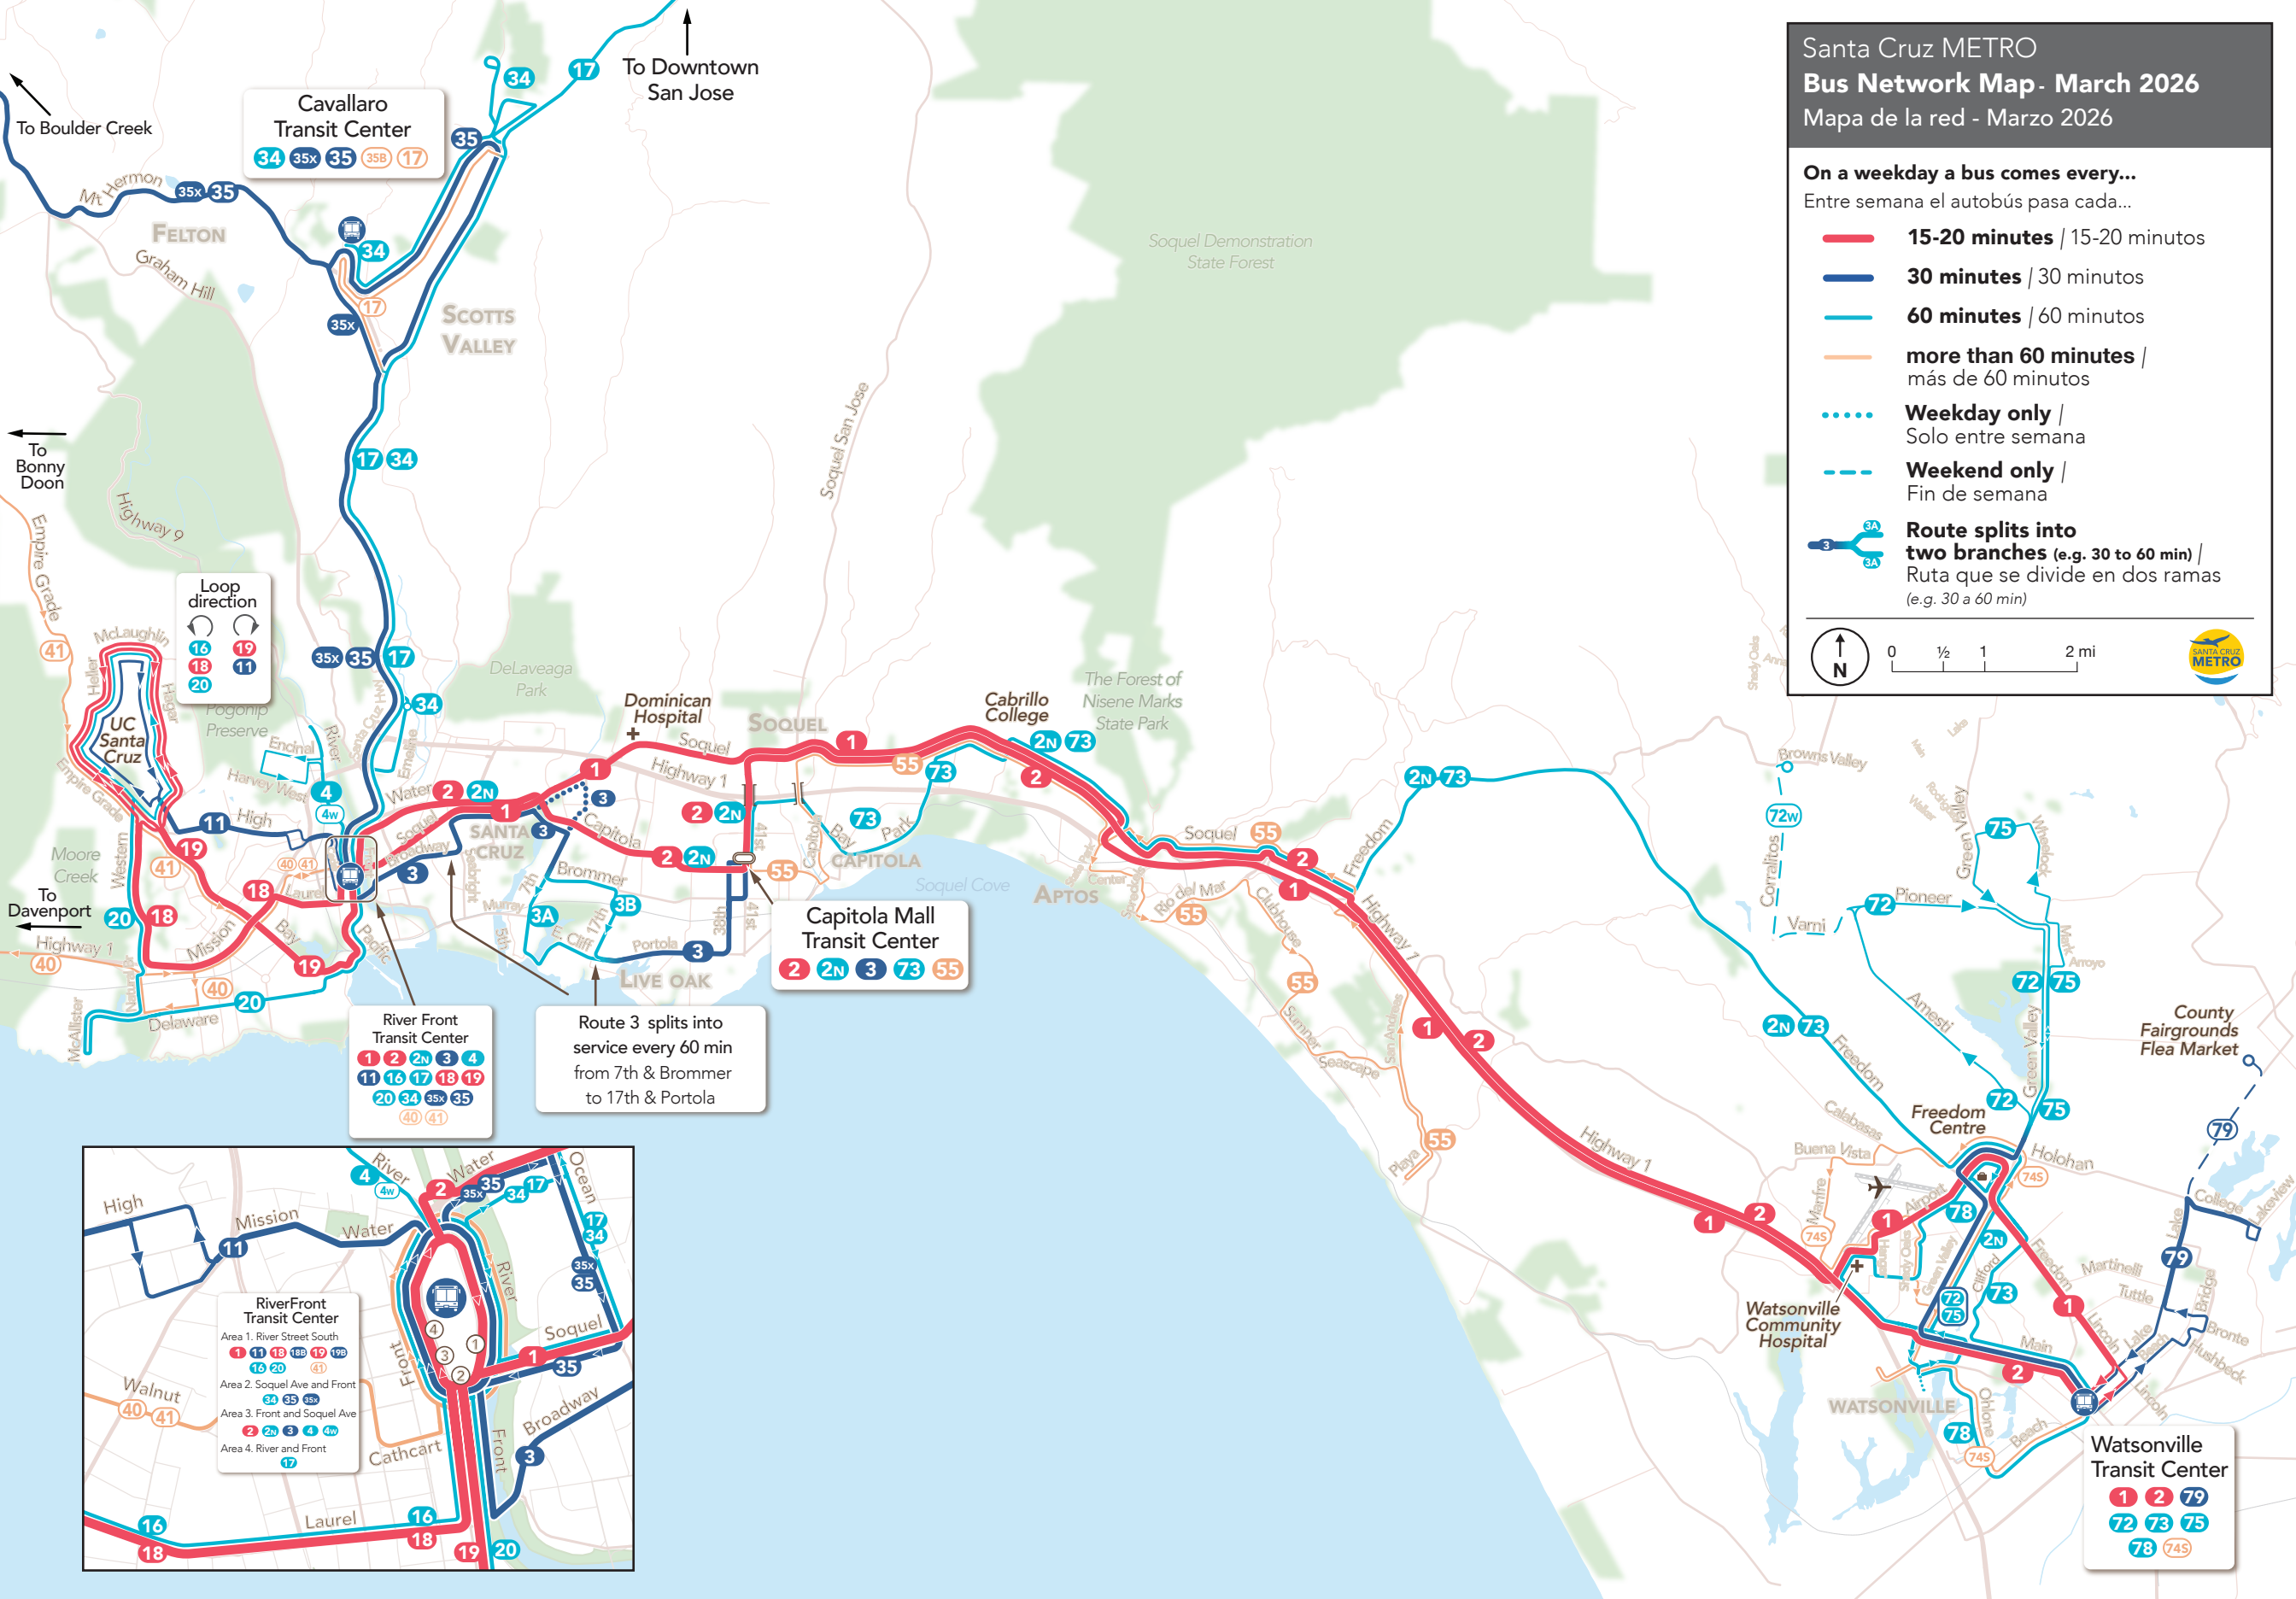

Santa Cruz METRO
Bus Network Map - March 2026
 Mapa de la red - Marzo 2026

- On a weekday a bus comes every...**
 Entre semana el autobús pasa cada...
- **15-20 minutes** / 15-20 minutos
 - **30 minutes** / 30 minutos
 - **60 minutes** / 60 minutos
 - **more than 60 minutes** / más de 60 minutos
 - ⋯ **Weekday only** / Solo entre semana
 - - - **Weekend only** / Fin de semana
 -  **Route splits into two branches** (e.g. 30 to 60 min) / Ruta que se divide en dos ramas (e.g. 30 a 60 min)

0 1/2 1 2 mi

Cavallaro Transit Center
 34 35x 35 35B 17

Loop direction

16	19
18	11
20	

River Front Transit Center
 1 2 2N 3 4
 11 13 17 18 19
 20 34 35x 35
 40 41

Route 3 splits into service every 60 min from 7th & Brommer to 17th & Portola

Capitola Mall Transit Center
 2 2N 3 73 55

RiverFront Transit Center

Area 1. River Street South	1 11 18 18B 19 19B 16 20 41
Area 2. Soquel Ave and Front	34 35 35x
Area 3. Front and Soquel Ave	2 2N 3 4 4w
Area 4. River and Front	17

Watsonville Transit Center
 1 2 79
 72 73 75
 78 74S